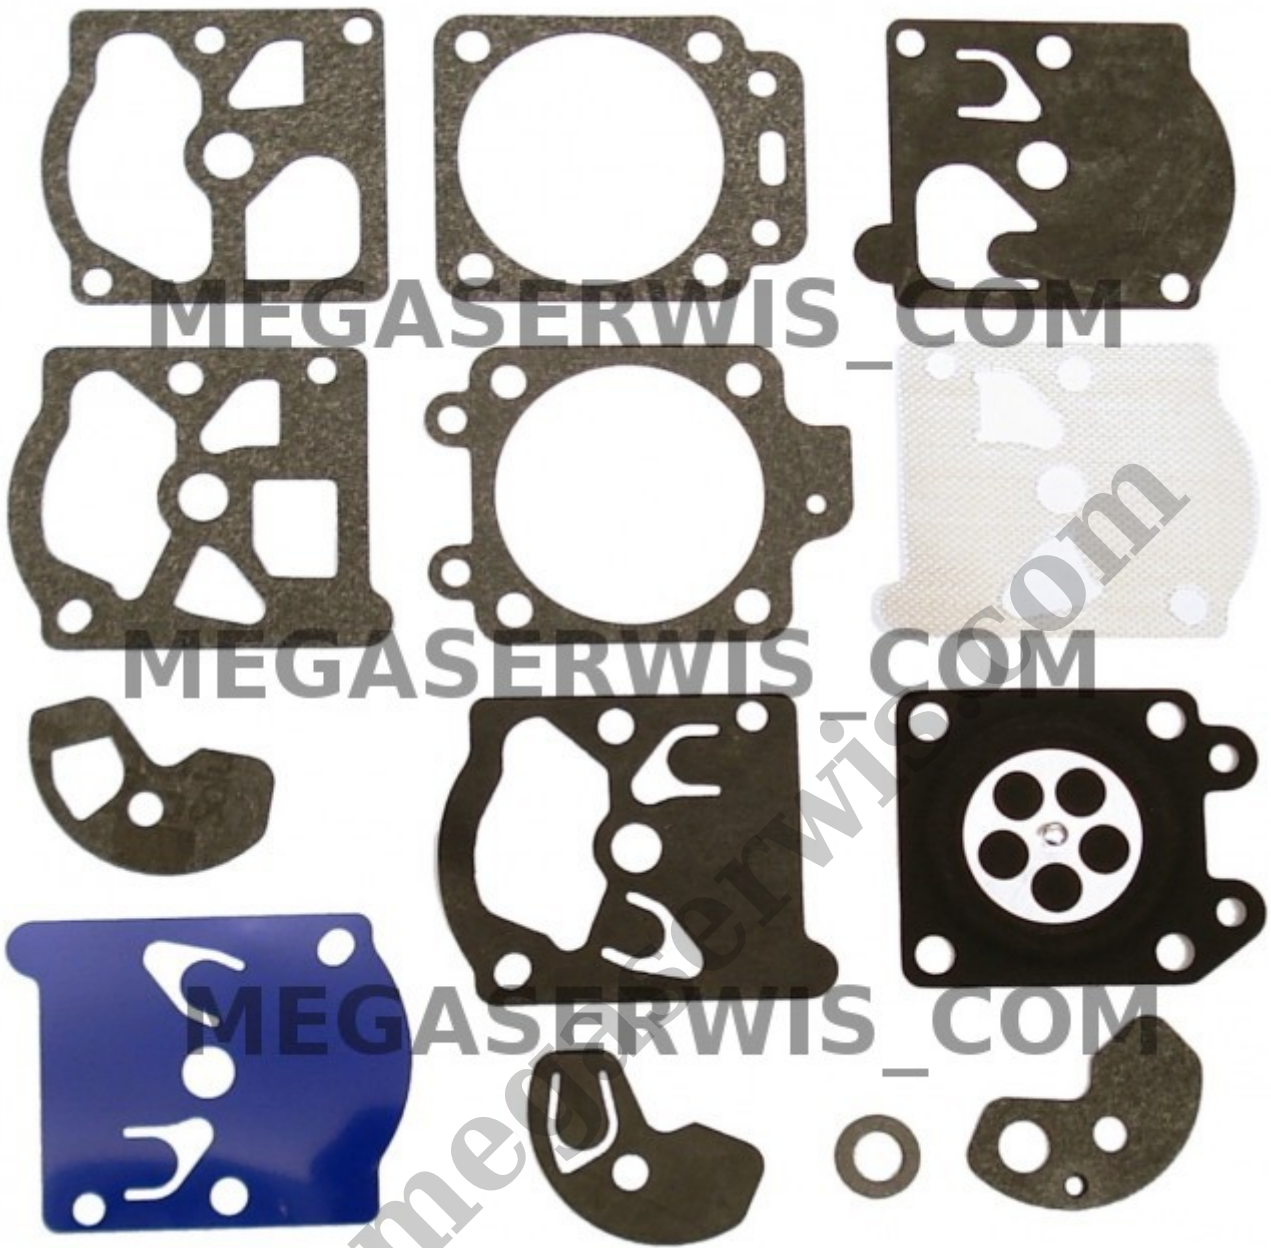

MEGASERWIS.COM

MEGASERWIS.COM

MEGASERWIS.COM

www.megaserwis.com